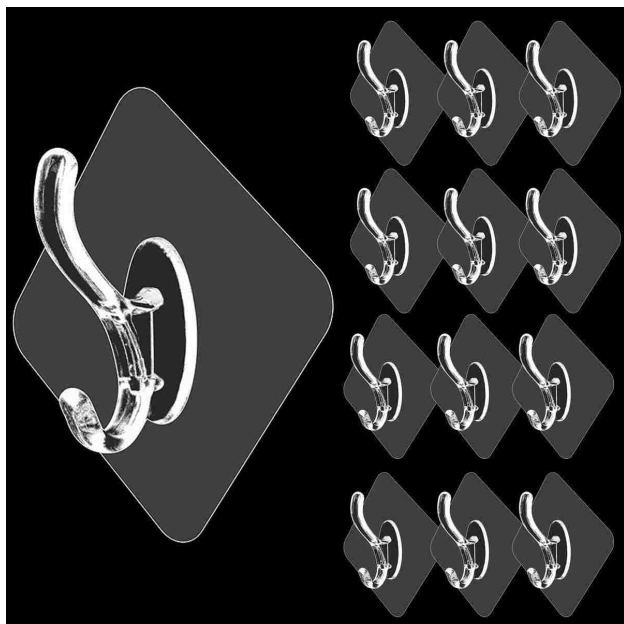

## Round SS Wall Hook\_1PC

[Read More](#)

**SKU:** SG2123

**Price:** ~~INR 34.00~~ INR 15.00

**Stock:** instock

**Categories:** [New Arrival](#)

**Tags:** [hook](#), [round hook](#), [wall hook](#)

### Product Description

Round SS Wall Hook

---

### Product Description

Size: 38cm Length 32cm Width 18cm Height With Zip

---

stick before sticking, wait 24 hours before placing the items.

- **WIDE APPLICATION:** The shower gel hook holder is suitable for all smooth surfaces such as tiles, marble, glass, etc. It is suitable for kitchens, bathrooms, and toilets.
  - **Reliable use:** Our L-shaped bottle holder hangs on a compression pump with absolutely solid support, without fear of pressing hard or worrying about the bottle holder falling off the wall.
  - **Widely Use:** Suitable for all kinds of bottled products, in kitchen, bathroom and toilet.  
Suitable for tiles / glass / marble / smooth metal / smooth wood and so on
-