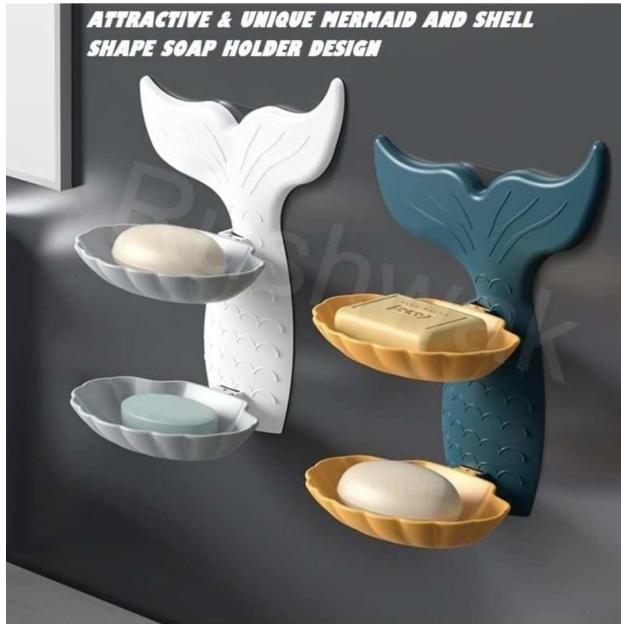

[Read More](#)

**SKU:** SG690

**Price:** ~~INR 199.00~~ INR 99.00

**Stock:** outofstock

**Categories:** [New Arrival](#), [Rs.9 to 99 Deal](#)

**Tags:** [christmas light](#), [decorative light](#), [garden light](#), [Led light](#), [string light](#)

### Product Description

- Ideal for atmosphere creation or lighting shows, put on tree, vine, porch, bedroom window, balcony, wall, perfect for occasions like Thanksgiving day, Christmas, parties, wedding, birthday, etc.
- Easy Installation: With a simple plug-and-play design, the string light is easy to install. Just plug it into a power source, and you're ready to enjoy its warm and enchanting glow.
- Decorative Ambiance: The string light emits a soft and cozy light, perfect for creating a warm and inviting ambiance. It can be used for Diwali ,Christmas ,decorating parties, weddings, bedrooms, gardens, or any space where you want to add a touch of charm.

**ATTRACTIVE & UNIQUE MERMAID AND SHELL  
SHAPE SOAP HOLDER DESIGN**