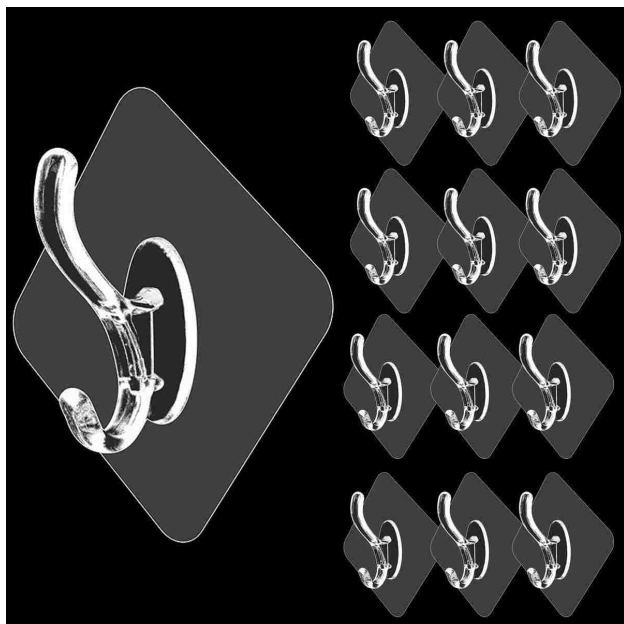

Round SS Wall Hook_1PC

[Read More](#)

SKU: SG2123

Price: ~~INR 34.00~~ INR 15.00

Stock: instock

Categories: [New Arrival](#)

Tags: [hook](#), [round hook](#), [wall hook](#)

Product Description

Round SS Wall Hook

S Shape Heavy hook_1pc

[Read More](#)

SKU: SG13412

Price: ~~INR 55.00~~ INR 17.00

Stock: instock

Categories: [New Arrival](#)

Product Description

Categories: [New Arrival](#), [Rs.9 to 99 Deal](#)

Product Description

Size: 38cm Length 32cm Width 18cm Height With Zip

Self Adhesive Door Handles (Random Colors)_2PC

[Read More](#)

SKU: SG21023

Price: ~~INR 75.00~~ INR 39.00

stick before sticking, wait 24 hours before placing the items.

- **WIDE APPLICATION:** The shower gel hook holder is suitable for all smooth surfaces such as tiles, marble, glass, etc. It is suitable for kitchens, bathrooms, and toilets.
 - **Reliable use:** Our L-shaped bottle holder hangs on a compression pump with absolutely solid support, without fear of pressing hard or worrying about the bottle holder falling off the wall.
 - **Widely Use:** Suitable for all kinds of bottled products, in kitchen, bathroom and toilet.
Suitable for tiles / glass / marble / smooth metal / smooth wood and so on
-